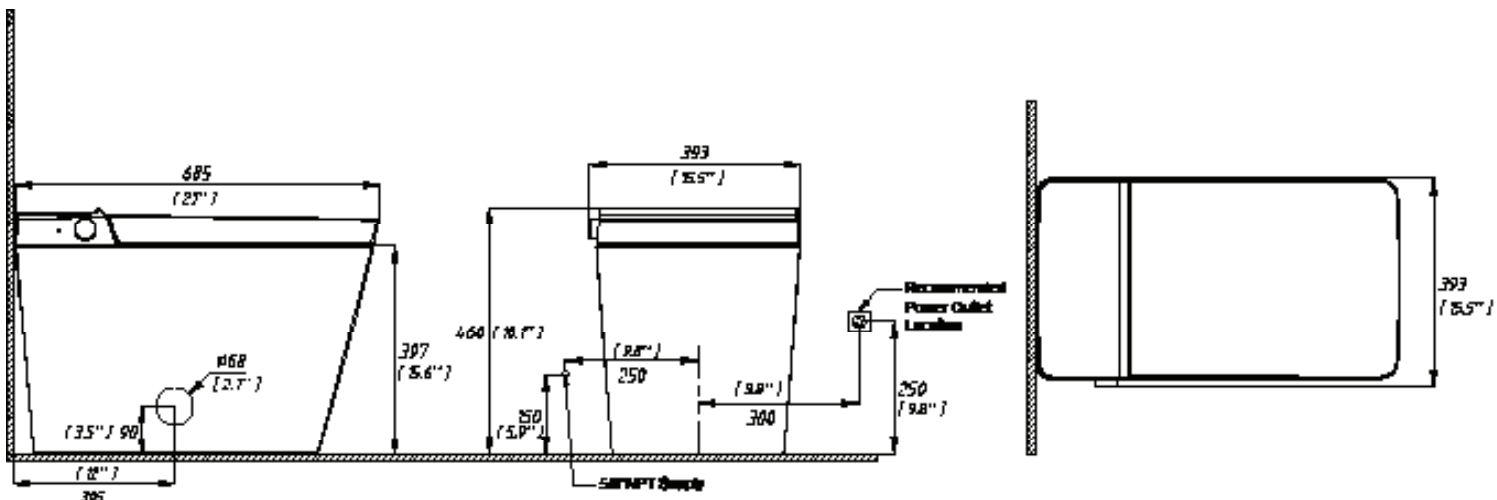

MEMENTO
INTELLIGENT TOILET W/ BIDET
2500CS

PRODUCT FEATURES

- Sleek tankless toilet with integrated full-featured bidet top
- High-efficiency 1.28 siphonic flush
- 12” rough-in
- Instant water heating system
- Foot sensor-activated auto-flush with back-up manual flush
- Self-cleaning, adjustable nozzle
- Rear and front bidet nozzle with oscillating option
- Auto-open and -close seat lid
- Adjustable water temperature and pressure
- Heated seat and warm air dryer with adjustable temperature
- Built-in LED nightlight
- Side-dial operation for select functions
- Wall-mounted remote included

AVAILABLE FINISHES

-  01 White Alpine
-  05 Matte Black

MEMENTO INTELLIGENT TOILET W/ BIDET

2500CS

SPECIFICATIONS			
Power Supply		120V, 60Hz	
Max Power Consumption		1450W	
Power Cord Length		4.92ft (1.5m)	
Water Supply Connection		Direct to water supply	
Water Pressure Range		26-73PSI	
Spray Settings	Water Flow Rate	0.6-0.65L/min	
	Water Pressure	4 levels	
	Water Temp	93.2F-104F (34C-40C)	
	Heater Capacity	1400W	
	Safety Device	Thermal Fuse Thermostat	
Heated Seat	Seat Temperature	91F-105F (33C-41C)	
	Seat Heater Capacity	45W	
	Safety Device	Thermal Fuse	
Dryer	Temperature Adjustment	4 levels Room temp to 104F (40C)	
	Heater Capacity	240W	
	Safety Device	Thermal Fuse Bi-metal	
Ambient Temp Range		37.4° - 104°F (3° - 40°C)	
Water Temp Range		37.4° - 95°F (3° - 35°C)	

IMPORTANT: Dimensions are nominal and may vary within the range of tolerance per NSI Standard A112.19.2. These measurements are subject to change. No responsibility is assumed for use of superseded or voided pages. For use with potable water only. Do not use with recycled water. This product is for use on a nominal 120V circuit and a GFCI (ground-fault circuit interrupter) receptacle is required for use. Please consult a qualified electrician.