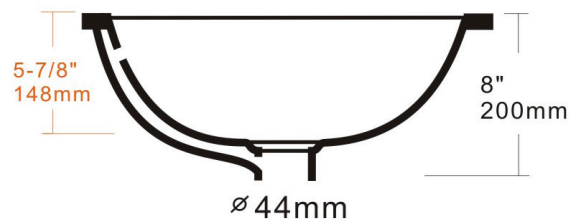

LOOP & FRIENDS
Undermount Sink, Rectangular
6163UL01

Product Features

- Vitreous china undermount lavatory
- Rectangular shape
- Front overflow hole
- Anti-microbial, stain-resistant glaze
- Drain parts not included

Accessories Included

- Mounting hardware

Quality Assurance

- Limited lifetime product warranty

Dimensional Diagram

IMPORTANT: Dimensions are nominal and may vary within the range of tolerance per NSI Standard A112.19.2. These measurements are subject to change. No responsibility is assumed for use of superseded or voided pages.