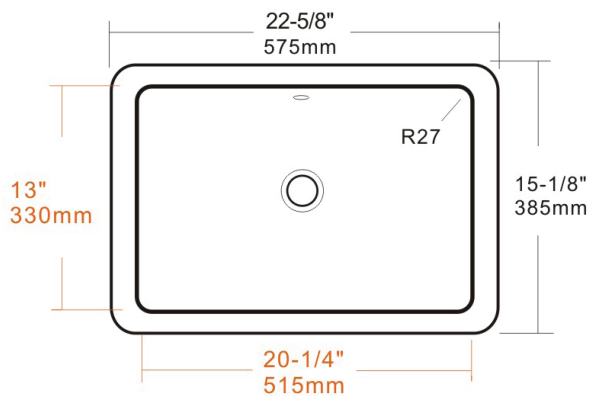

Accessories Included

- Mounting hardware

Quality Assurance

- Limited lifetime product warranty

Dimensional Diagram

IMPORTANT: Dimensions are nominal and may vary within the range of tolerance per NSI Standard A112.19.2. These measurements are subject to change. No responsibility is assumed for use of superseded or voided pages.