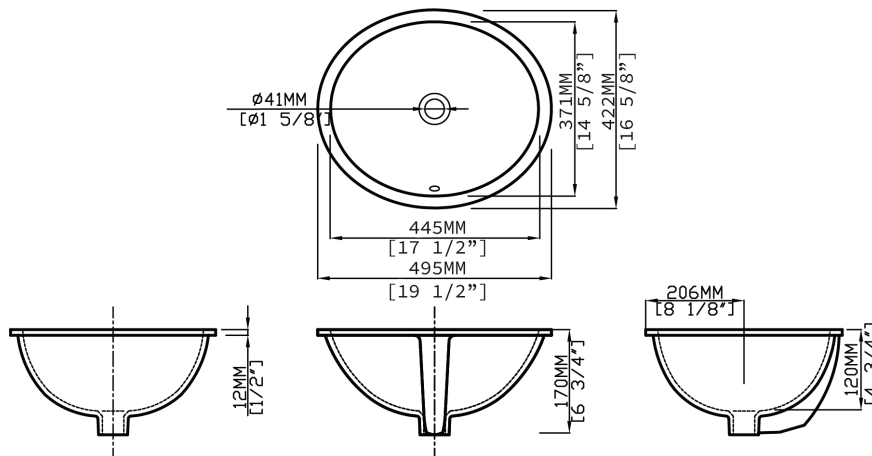

ARCHITECTURA
Undermount Sink, Oval
2800UL01

Product Features

- Vitreous china undermount lavatory
- Oval shape
- Front overflow hole
- Anti-microbial, stain-resistant glaze
- Drain parts and overflow ring not included

Accessories Included

- Mounting hardware

Quality Assurance

- Limited lifetime product warranty

Dimensional Diagram

IMPORTANT: Dimensions are nominal and may vary within the range of tolerance per NSI Standard A112.19.2. These measurements are subject to change. No responsibility is assumed for use of superseded or voided pages.