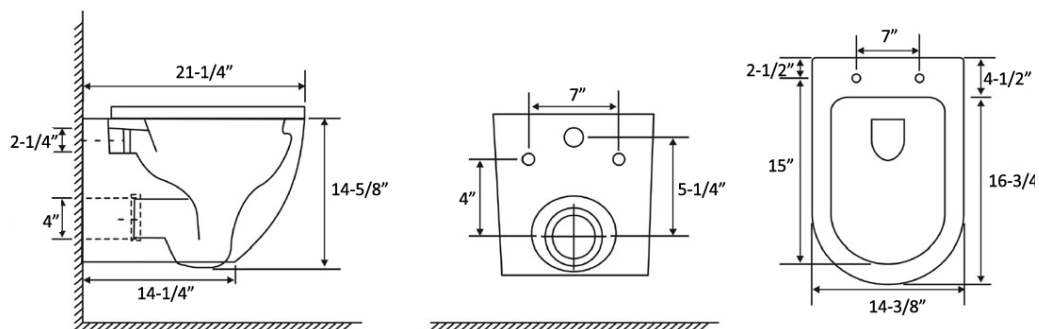

Flushing System

- Average water consumption: 1.28gpf
- 1.6 / 0.8 dual-flush capable
- Compatible with Geberit and other in-wall carriers (not included)

Accessories Included

- Soft-closing, quick-release seat and cover
- Mounting hardware

Quality Assurance

- Factory flush-tested
- Limited lifetime product warranty

Dimensional Diagram

IMPORTANT: Dimensions are nominal and may vary within the range of tolerance per NSI Standard A112.19.2. These measurements are subject to change. No responsibility is assumed for use of superseded or voided pages.