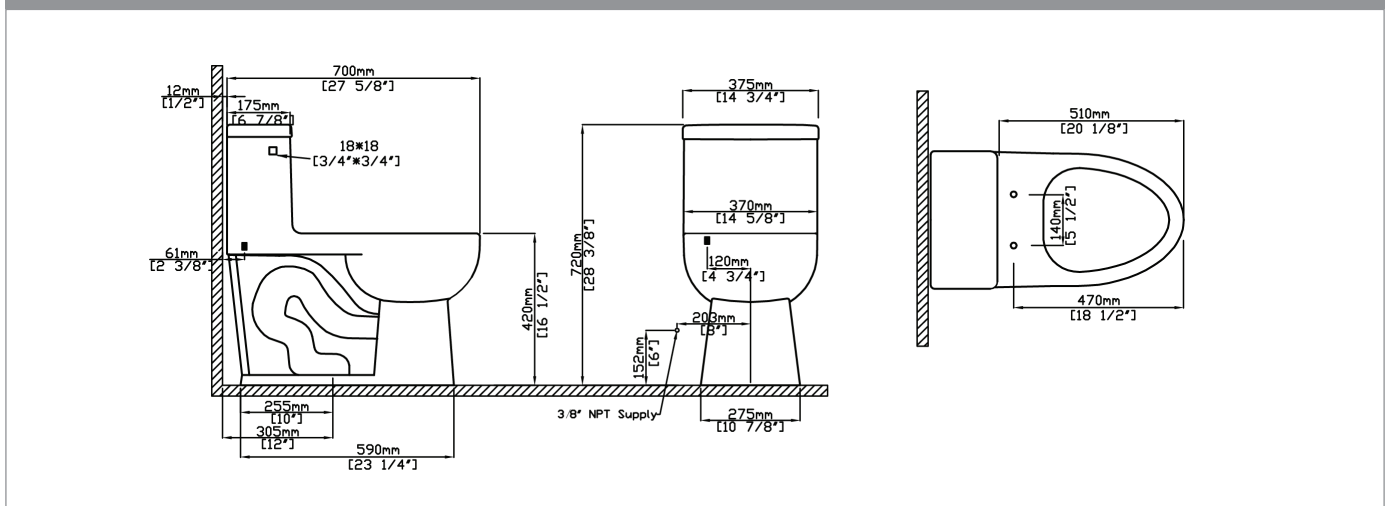

O.NOVO
One-Piece Toilet, Square
6200UC01

Product Features

- Vitreous china one-piece toilet
- Chair-height (16-1/2"), square bowl
- Anti-microbial, stain-resistant glaze
- 12" (305mm) rough-in

Flushing System

- High-performance, gravity flush
- 1.28 gallons (4.8 liters) per flush - EPA WaterSense, high-efficiency toilet (HET)
- Open bowl rim
- Fully glazed, 2-1/8" internal trapway
- Oversized 3" flush valve

Dimensional Diagram

IMPORTANT: Dimensions are nominal and may vary within the range of tolerance per NSI Standard A112.19.2. These measurements are subject to change. No responsibility is assumed for use of superseded or voided pages.