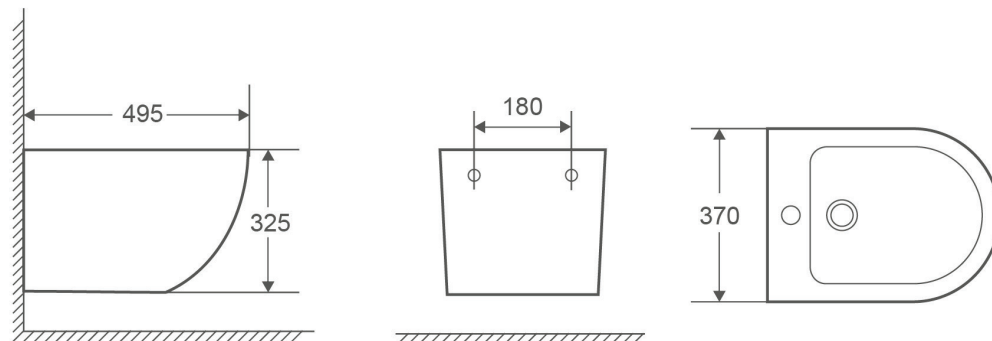

SUBWAY
Wall Hung Bowl, Euro EL
4600UC01

Product Features

- Vitreous china wallhung bidet
- European elongated shape
- Anti-microbial, stain-resistant glaze

Accessories Included

- Mounting hardware

Quality Assurance

- Limited lifetime product warranty

Dimensional Diagram

IMPORTANT: Dimensions are nominal and may vary within the range of tolerance per NSI Standard A112.19.2. These measurements are subject to change. No responsibility is assumed for use of superseded or voided pages.