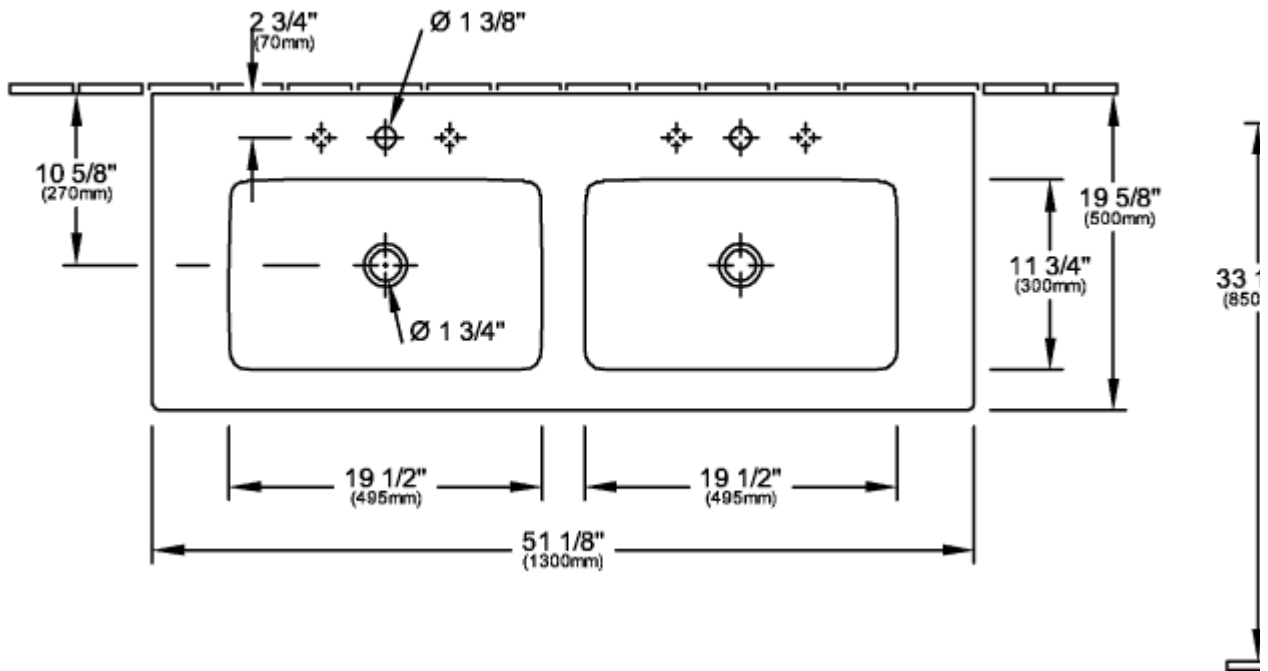

VENTICELLO DOUBLE VANITY WASHBASIN (BASIN ONLY) 51" RECTANGLE

PRODUCT INFORMATION

Article title	Villeroy & Boch Venticello Double vanity washbasin (basin only) 51", 51 1/8" x 19 5/8" x 6 3/4", White Alpin, with overflow, unpolished
Article number	4111U401
Assembly / Assembly type	wall-mounted
Scope of delivery	1 x double vanity washbasin
Depth in inch	19 5/8"
Width in inch	51 1/8"
Height in inch	6 3/4"
Interior depth	4 3/4"
Collection	Venticello
Suitable for	two 3-hole tap fittings
Colour name	White Alpin
With overflow	Yes
Shape	Rectangle
Colour designation	White Alpin
Antibacterial surface (with AntiBac)	No
Easy surface cleaning (CeramicPlus)	No
Number of tap holes punched through	2
Number of tap holes pre-drilled	4
Underside of washbasin	unpolished
Number of bowls	2

TECHNICAL DRAWINGS

4111U401

4111U401