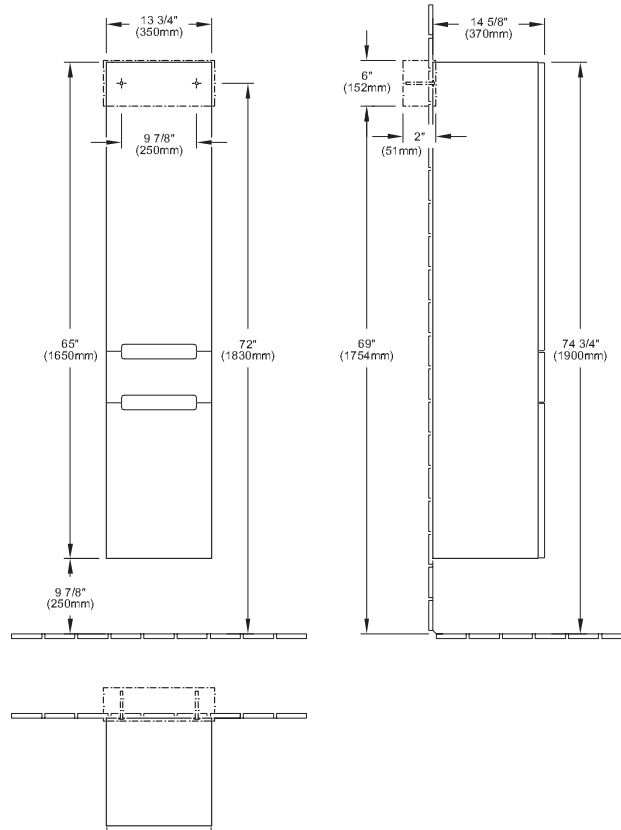

Subway - Tall cabinet

Features

- Tall cabinet
- 13 3/4" x 65" x 14 5/8" (350 x 1650 x 370 mm)
- Wall-mounted
- Incl. fixation set
- 2 doors
- 1 drawer
- 3 shelves
- Soft closing
- Fully assembled

Codes / Standard applicable

Doors and drawers: fitted with Soft Closing feature

Included Components

- 2 x wood screw-RUKO-KS 1/4" / 2" (5,5/50 mm)
- 2 x UNI-dowel Nylon 3/8" x 1 10/16" (8x40 mm)
- 2 x pouch 3 15/16" x 7 7/8" (100x200 mm)
- 13 x shelf support 1/8" (3 mm)
- 4 x coverage for hanger 9/16" / 3/4" (14/17.5 mm) white (or anthracite or beige)
- 1 x mouting rail 11 5/8" (295 mm)

Installation Notes

Install this product according to the installation manual.

Technical Drawing

-  + Indicate location for inwall support bracket
- + Dimensions taken from finished floor level
- + Sink not included
-  Wall mounting