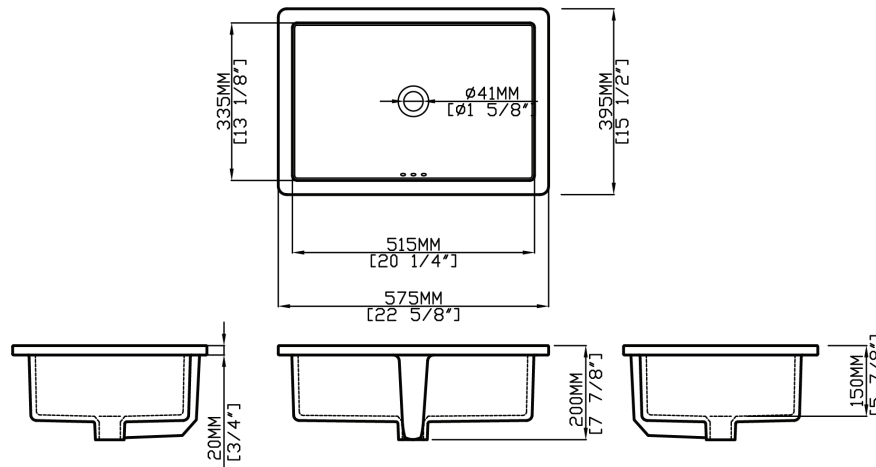

ARCHITECTURA
Undermount Sink, Rectangular
2442UL01

Product Features

- Vitreous china undermount lavatory
- Rectangular shape
- Rounded rectangular front overflow
- Anti-microbial, stain-resistant glaze
- Drain parts not included

Accessories Included

- Mounting hardware

Quality Assurance

- Limited lifetime product warranty

Dimensional Diagram

IMPORTANT: Dimensions are nominal and may vary within the range of tolerance per NSI Standard A112.19.2. These measurements are subject to change. No responsibility is assumed for use of superseded or voided pages.