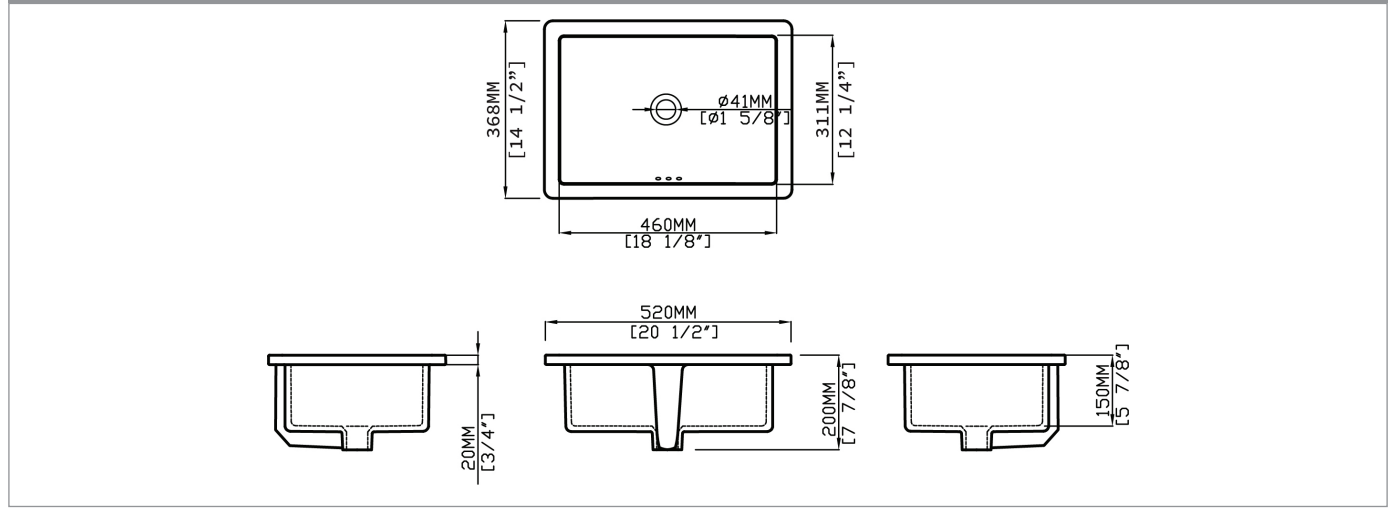

ARCHITECTURA
Undermount Sink, Rectangular
2432UL01

Product Features

- Vitreous china undermount lavatory
- Rectangular shape
- Rounded rectangular front overflow
- Anti-microbial, stain-resistant glaze
- Drain parts not included

Accessories Included

- Mounting hardware

Quality Assurance

- Limited lifetime product warranty

Dimensional Diagram

IMPORTANT: Dimensions are nominal and may vary within the range of tolerance per NSI Standard A112.19.2. These measurements are subject to change. No responsibility is assumed for use of superseded or voided pages.